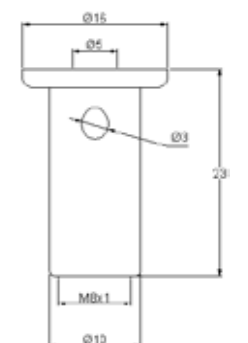

LT2030.0802

Rosone cilindrico
M8 x 1
Cromato

Ceiling attachment
cylindrical
M8 x 1
Chrome plated

Deckenhalter zylindrisch
M8 x 1
Verchromt